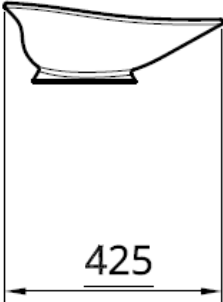

### Content

Dimensions.....	2
Materials .....	3
Weight.....	3

# Dimensions

The wash basin has the outside measurements 595 x 425 x 155 mm

Dimensions are given in millimeters.

Front view

Side view

View from above