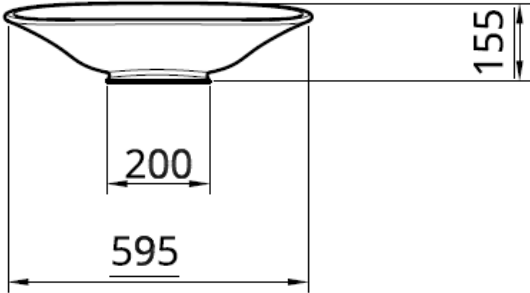

### Content

Dimensions.....	2
Materials .....	3
Weight.....	3

# Dimensions

The wash basin has the outside measurements 595 x 425 x 155 mm

Dimensions are given in millimeters.

Front view

Side view

View from above